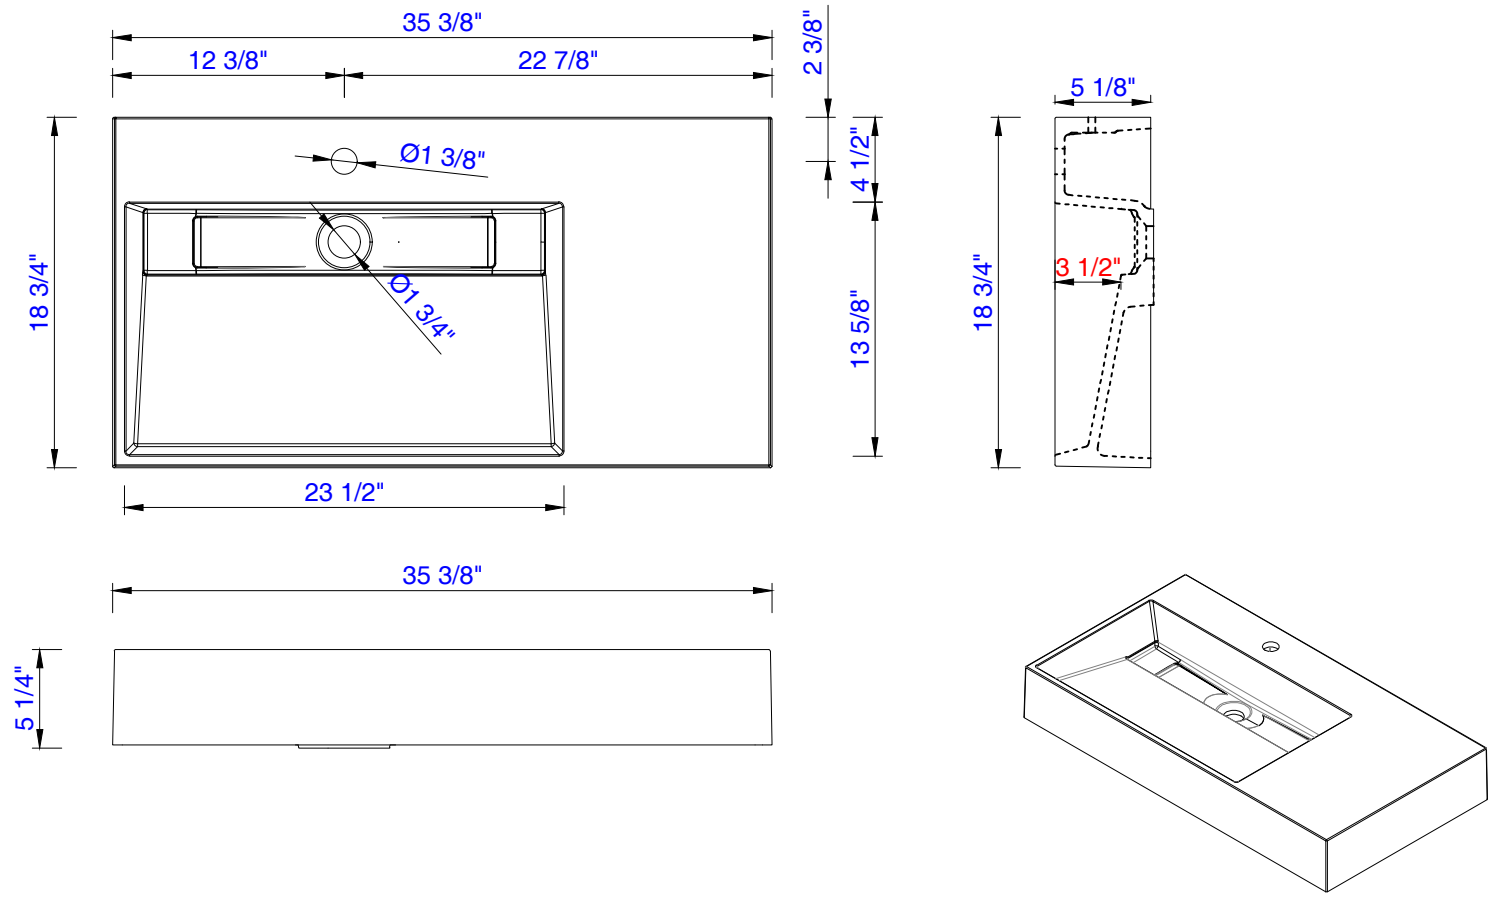

36"

Item Number:
CS-S366-GW
CS-S366-DGG

JAMES MARTIN

VANITIES™

M-Series 36" Single Basin
One Integrated Rectangular Sink
Diagrams with Dimensions
page 01 of 01

897mm

Item Number:
CS-S366-GW
CS-S366-DGG

JAMES MARTIN

VANITIES™

M-Series 897mm Single Basin
One Integrated Rectangular Sink
Diagrams with Dimensions
page 01 of 01